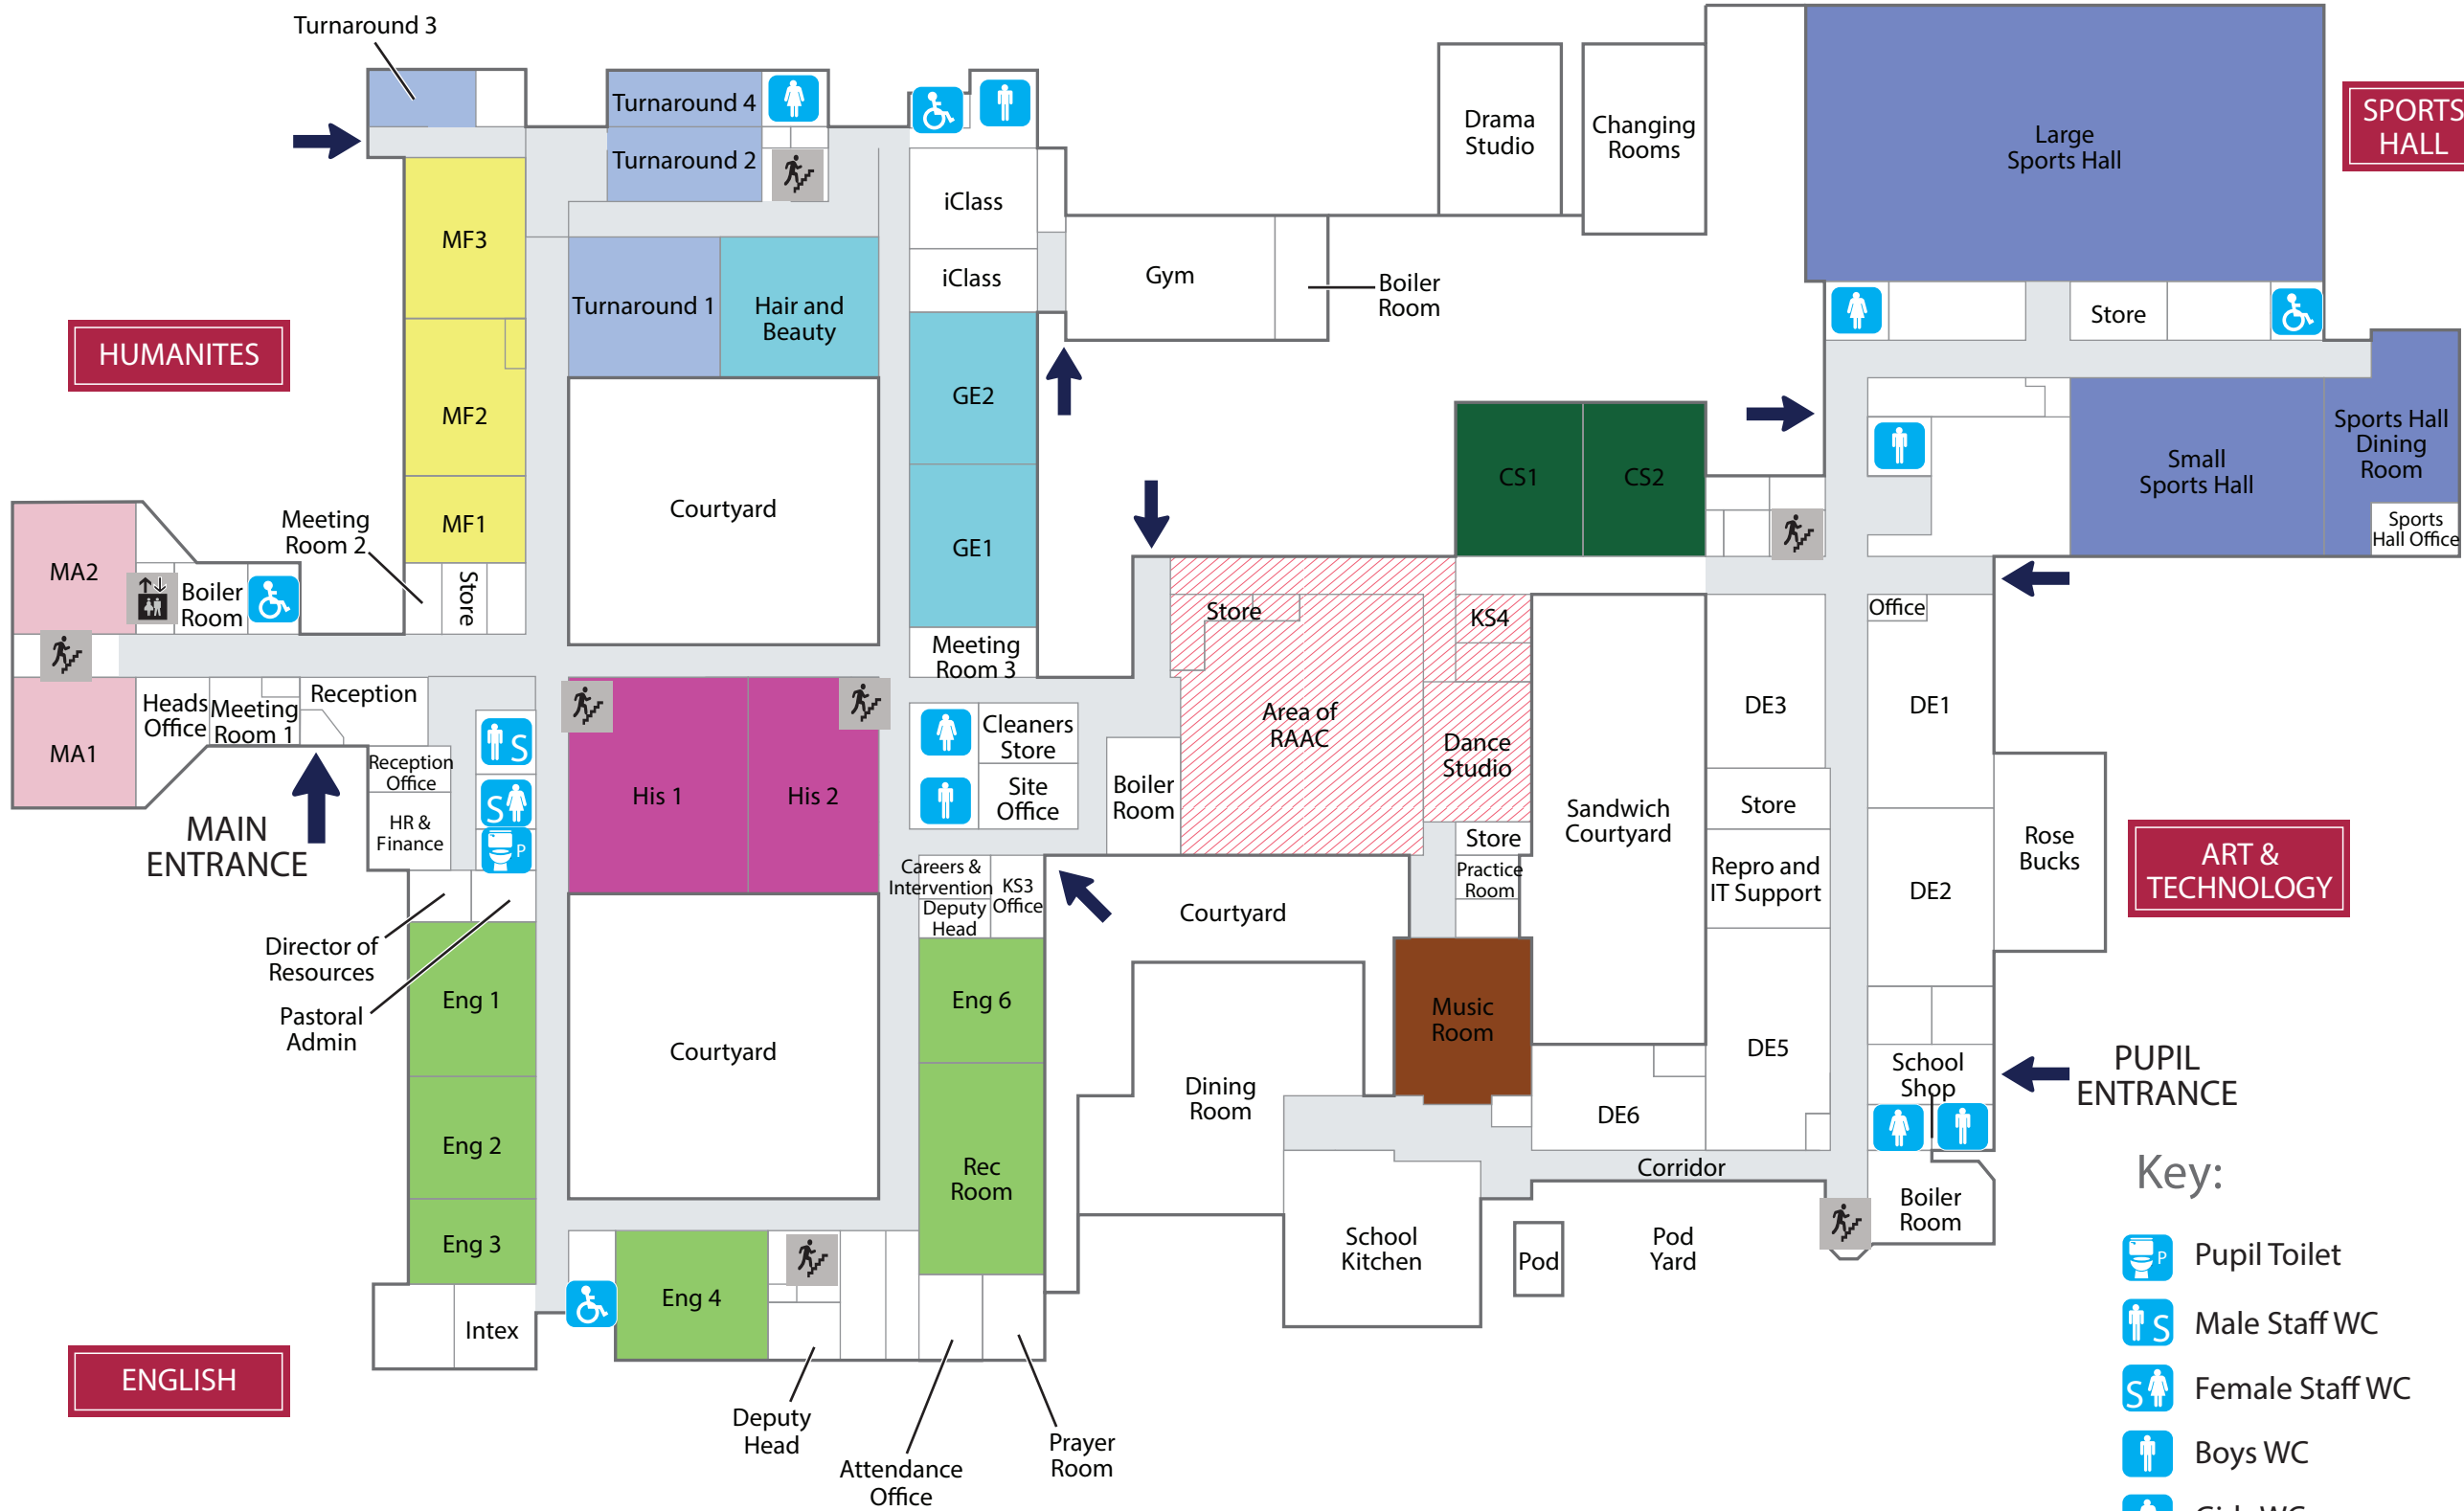

GROUND FLOOR PLAN

HUMANITES

ENGLISH

SPORTS HALL

ART & TECHNOLOGY

**Room Key:**

- Sports
- History
- English
- Science
- Music / Performing Arts
- MFL
- Maths
- Geography
- Computer Science
- Turnaround
- Social Science
- Area of RAAC

**Key:**

- Pupil Toilet
- Male Staff WC
- Female Staff WC
- Boys WC
- Girls WC
- Accessible WC
- Medical Room
- Stairs
- Lifts
- Building Main Entrances

# FIRST FLOOR PLAN